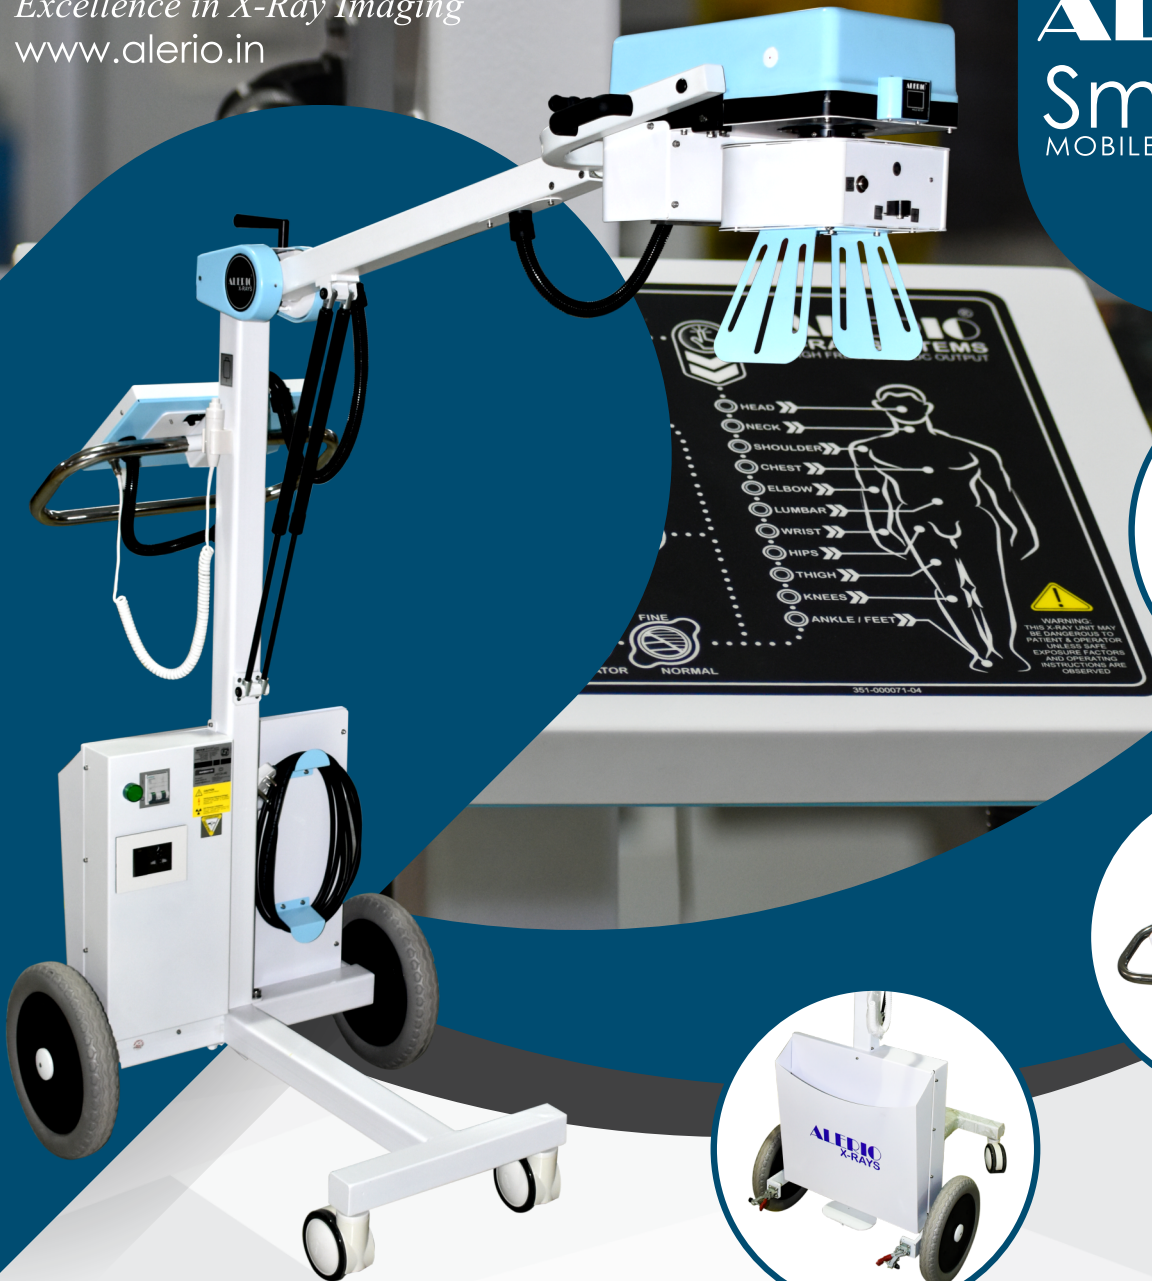

Excellence in X-Ray Imaging  
www.alerio.in

**ALERIO**<sup>®</sup>  
**Smart4200**  
MOBILE X-RAY

## SPECIFICATION

Model	ALERIO Smart 4200
Generator Type	High Frequency DC Output
Output kV	40kV-120kV in steps of 1kV
Output mA	100mA maximum
Output Power	4.2 kW (100kV, 42mA)
mAs Range	0.1-250mAs
Exposure Time	0.01s – 5.0s
Focal Spot	0.6mm / 1.8mm IEC
Leakage Radiation	< 1mGy in one hour / (<100mR/hr)
Collimator	Manual Collimator with LED bulb
Dimensions Footprint	850mm x 690mm (Floor Area)
Overall Weight	< 80kG
User Interface	Digital with APR and Exposure Switch
Mains Voltage Range	180VAC – 260VAC, 15A

**ALERIO** Smart 4200 is a compact yet powerful Mobile X-Ray Machine for general radiographic procedures. It uses advanced High Frequency DC Output x-ray generation technology. The overall size and weight of the equipment is low, making it ideal for applications with space constraints. The DC output enables good x-ray imaging at lower exposure settings. The equipment can be powered from a standard power outlet. It has an in-built voltage stabiliser to counter mains voltage variations. The equipment has a selectable second focus for finer low dose imaging. **ALERIO** Smart is designed and Made in India by an ISO 13485 certified company. It comes with warranty and support. The unit is BIS and AERB regulatory certified.

### FEATURES

- 200kHz HF DC Generator
- 100mA / 40-120kV / 4.2kW
- Dual Focus LF 1.8mm & SF 0.6mm
- Digital Command & Control
- Compact Size and Weight
- Programmable APR Feature
- In-Built Stabiliser

Images from a ALERIO Smart 4200 mobile x-ray