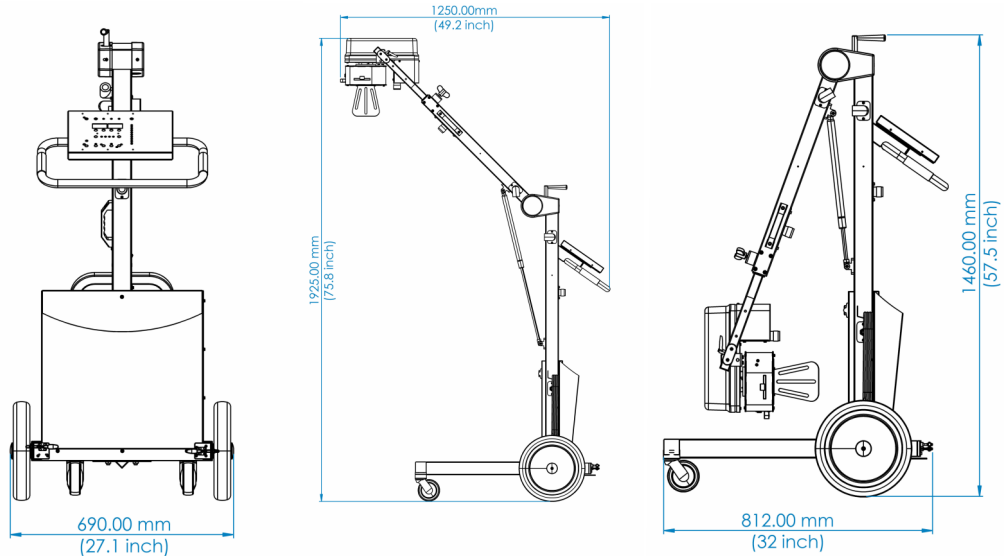

Model	ALERIO Smart 4200
Generator Type	High Frequency DC Output
Output kV	40kV-120kV in steps of 1kV
Output mA	100mA maximum
Output Power	4.2 kW (100kV, 42mA)
mAs Range	0.1-250mAs
Exposure Time	0.01s – 5.0s
Focal Spot	0.6mm / 1.8mm IEC
Leakage Radiation	< 1mGy in one hour / (<100mR/hr)
Collimator	Manual Collimator with LED bulb
Dimensions Footprint	850mm x 690mm (Floor Area)
Overall Weight	< 80kG
User Interface	Digital with APR and Exposure Switch
Mains Voltage Range	180VAC – 260VAC, 15A

ALERIO Smart 4200 is a compact yet powerful Mobile X-Ray Machine for general radiographic procedures. It uses advanced High Frequency DC Output x-ray generation technology. The overall size and weight of the equipment is low, making it ideal for applications with space constraints. The DC output enables good x-ray imaging at lower exposure settings. The equipment can be powered from a standard power outlet. It has an in-built voltage stabiliser to counter mains voltage variations. The equipment has a selectable second focus for finer low dose imaging. **ALERIO** Smart is designed and Made in India by an ISO 13485 certified company. It comes with warranty and support. The unit is BIS and AERB regulatory certified.

Typical Usage Environment

- Clinics, Laboratories & Hospitals
- ER & Patient Bedside X-Ray
- Remote Locations & Home Visits
- Secondary to Fixed X-Ray

40kV-120kV, 100mA
250mAs, 4.2kW
Dual Focus

FEATURES

- 200kHz HF DC Generator
- 100mA / 40-120kV / 4.2kW
- Dual Focus LF 1.8mm & SF 0.6mm
- Digital Command & Control
- Compact Size and Weight
- Programmable APR Feature
- In-Built Stabiliser